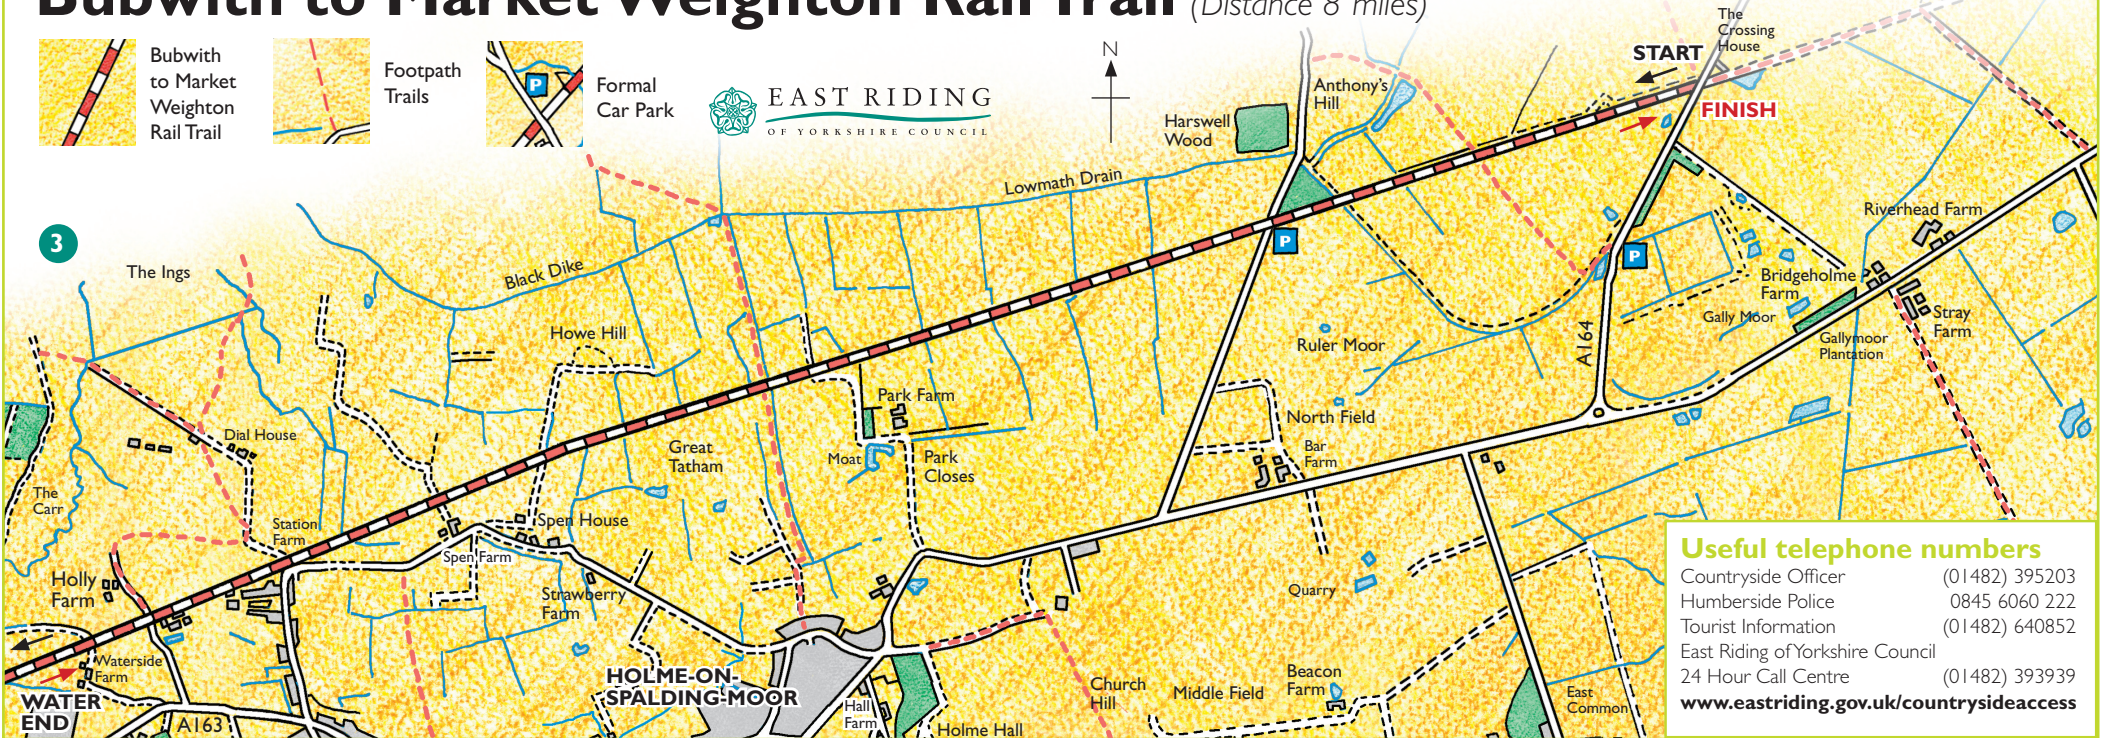

Bubwith to Market Weighton Rail Trail *(Distance 8 miles)*

Useful telephone numbers

- Countryside Officer (01482) 395203
- Humberside Police 0845 6060 222
- Tourist Information (01482) 640852
- East Riding of Yorkshire Council
- 24 Hour Call Centre (01482) 393939

www.eastriding.gov.uk/countrysideaccess